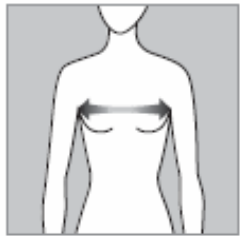

BODY MEASUREMENTS

SIZE	S	M	L	XL	XXL
Chest Measurement (cm)	85 – 91	91 – 97	97 – 103	103 – 109	109 – 112
Chest Measurement (inches)	33 1/2 – 35 7/8	35 7/8 – 38 1/4	38 1/4 – 40 1/2	40 1/2 – 42 7/8	42 7/8 – 44 1/8

SIZE	XS	S	M	L	XL
Chest Measurement (cm)	80 – 84	84 – 88	88 – 92	92 – 96	96 – 100
Chest Measurement (inches)	31 1/2 – 33	33 – 34 1/2	34 1/2 – 36	36 – 37 3/4	37 3/4 – 39

SIZE	2	4	6	8	10	12	14
Total height (cm)	92	104	116	128	140	152	162
Total height (inches)	36 1/4	41	45 1/2	50 1/2	55	60	64

HOW TO MEASURE THE CHEST? Measure the chest's circumference at the widest point.