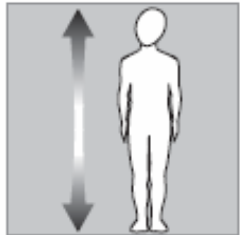

BODY MEASUREMENTS

SIZE	S	M	L	XL	XXL
Chest Measurement (cm)	85 – 91	91 – 97	97 – 103	103 – 109	109 – 112
Chest Measurement (inches)	33 1/2 – 35 7/8	35 7/8 – 38 1/4	38 1/4 – 40 1/2	40 1/2 – 42 7/8	42 7/8 – 44 1/8

SIZE	XS	S	M	L	XL
Chest Measurement (cm)	80 – 84	84 – 88	88 – 92	92 – 96	96 – 100
Chest Measurement (inches)	31 1/2 – 33	33 – 34 1/2	34 1/2 – 36	36 – 37 3/4	37 3/4 – 39

SIZE	2	4	6	8	10	12	14
Total height (cm)	92	104	116	128	140	152	162
Total height (inches)	36 1/4	41	45 1/2	50 1/2	55	60	64

HOW TO MEASURE THE CHEST? Measure the chest's circumference at the widest point.