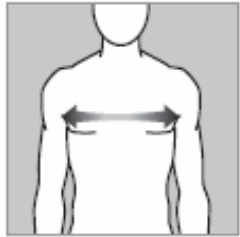

BODY MEASUREMENTS

SIZE	S	M	L	XL	XXL
Chest Measurement (cm)	85 – 91	91 – 97	97 – 103	103 – 109	109 – 112
Chest Measurement (inches)	33 1/2 – 35 7/8	35 7/8 – 38 1/4	38 1/4 – 40 1/2	40 1/2 – 42 7/8	42 7/8 – 44 1/8

SIZE	XS	S	M	L	XL
Chest Measurement (cm)	80 – 84	84 – 88	88 – 92	92 – 96	96 – 100
Chest Measurement (inches)	31 1/2 – 33	33 – 34 1/2	34 1/2 – 36	36 – 37 3/4	37 3/4 – 39

SIZE	2	4	6	8	10	12	14
Total height (cm)	92	104	116	128	140	152	162
Total height (inches)	36 1/4	41	45 1/2	50 1/2	55	60	64

HOW TO MEASURE THE CHEST? Measure the chest's circumference at the widest point.